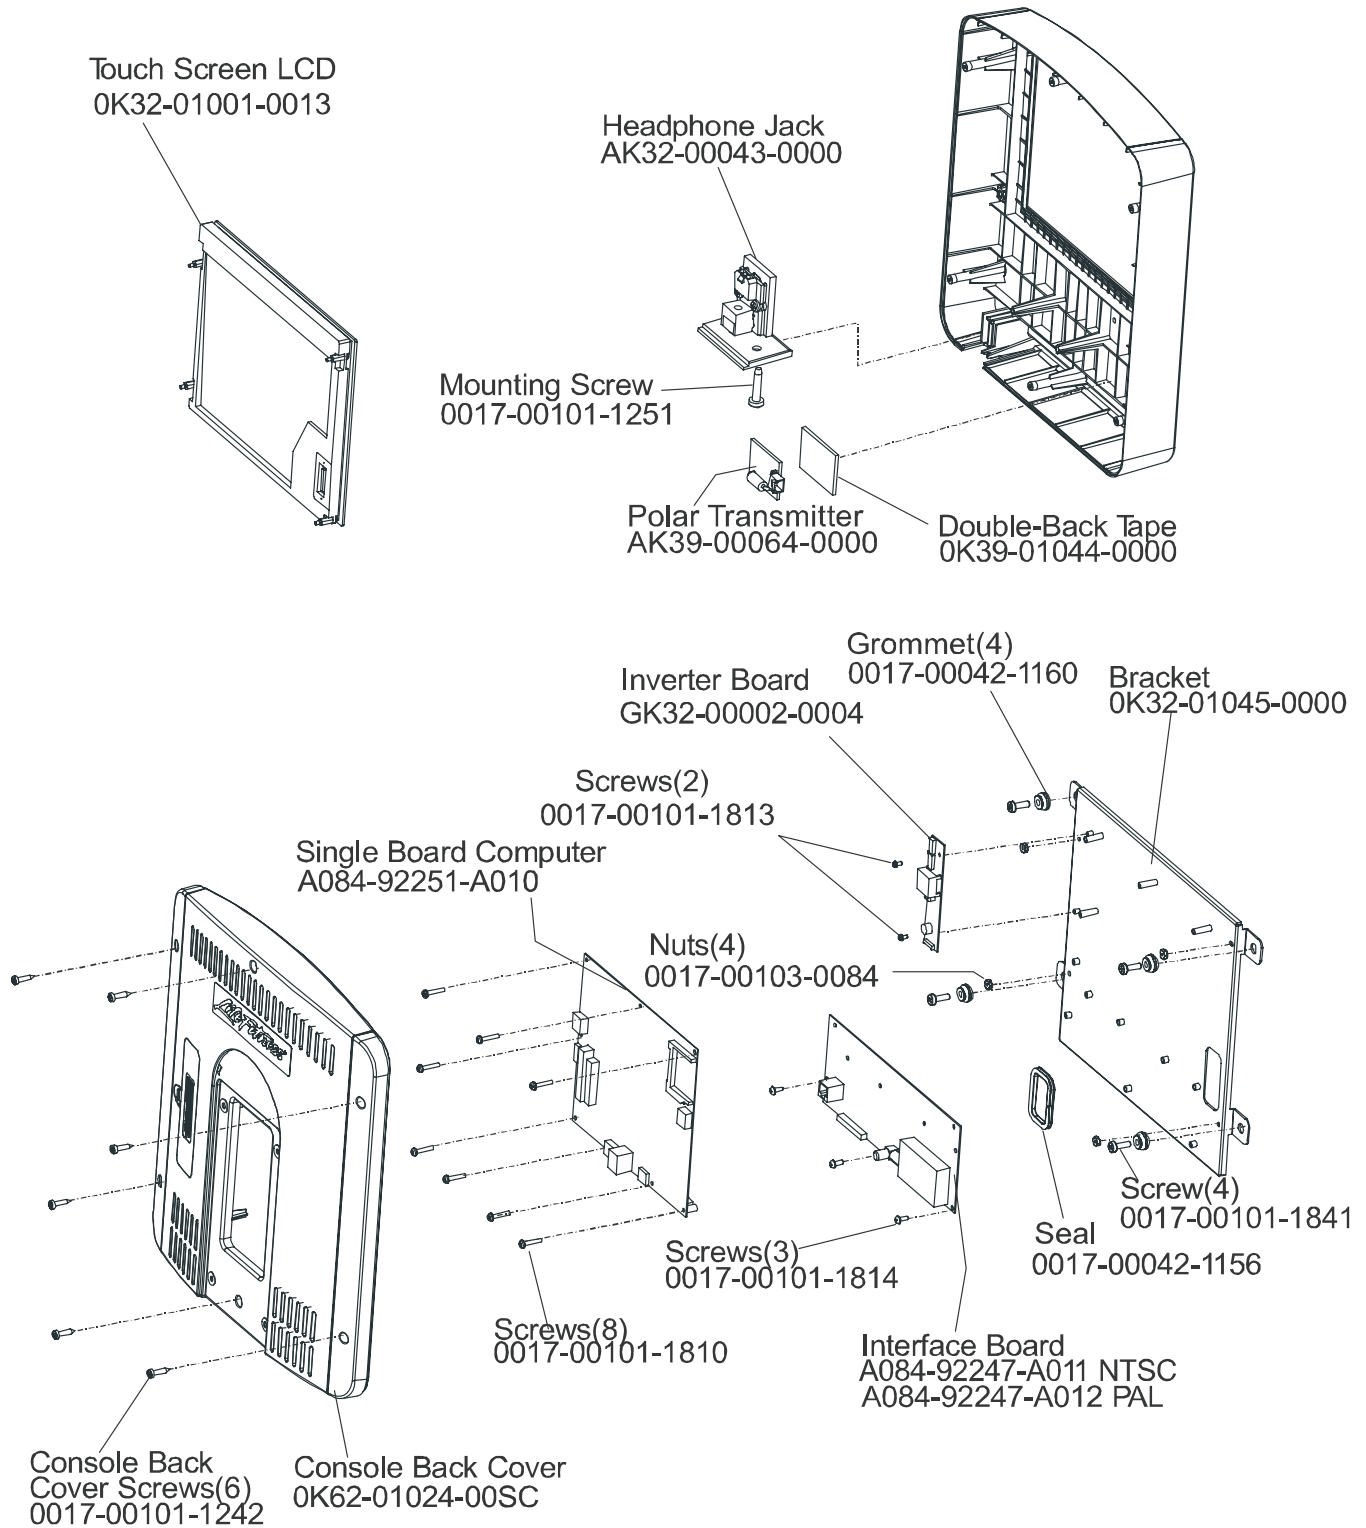

ARCTIC SILVER QUIET DRIVE 95XE

Console Components

95XE-0XXX-05

S/N XHM074504931